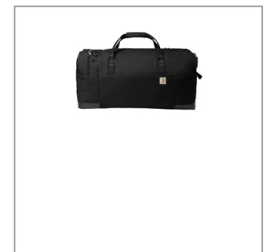

Jared Weiss
Ice Breaker

(330) 697-4003
jared@bsquared.cool

IdeaShow 2023

Job Development - Jared
Jared Weiss

Proposal
#1910627

Proposal valid until:
Nov/02/2023

[1] Oakley 29L Gearbox Overdrive Backpack

Oakley 29L Gearbox Overdrive Backpack ul)100% polyamide. 100% polyester lining. Water repellent. Fits up to a 17" laptop. Front access stash pocket with organization panel. Top-loading main compartment. Deep side pockets including mesh pocket overlay. Large front external zipper pocket. Sternum and...