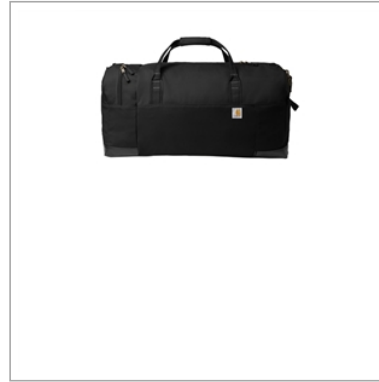

[5] Carhartt 120L Foundry Series Duffel

Carhartt 120L Foundry Series Duffel At 30 inches, this durable, water-resistant duffel easily fits all the clothes, gear and just about everything else you need for a long weekend or work trip. 1200D heavy-duty polyester Rain Defender durable water repellent (DWR) Large zippered opening into main co...

Quantity	12	48	96
Price	$145.00	$130.00	$123.00

Additional Information and Options Available

Colors:	Black; Carhartt Brown
Sizes:	OSFA
Decorating:	Pricing based on 1-Location Embroidery